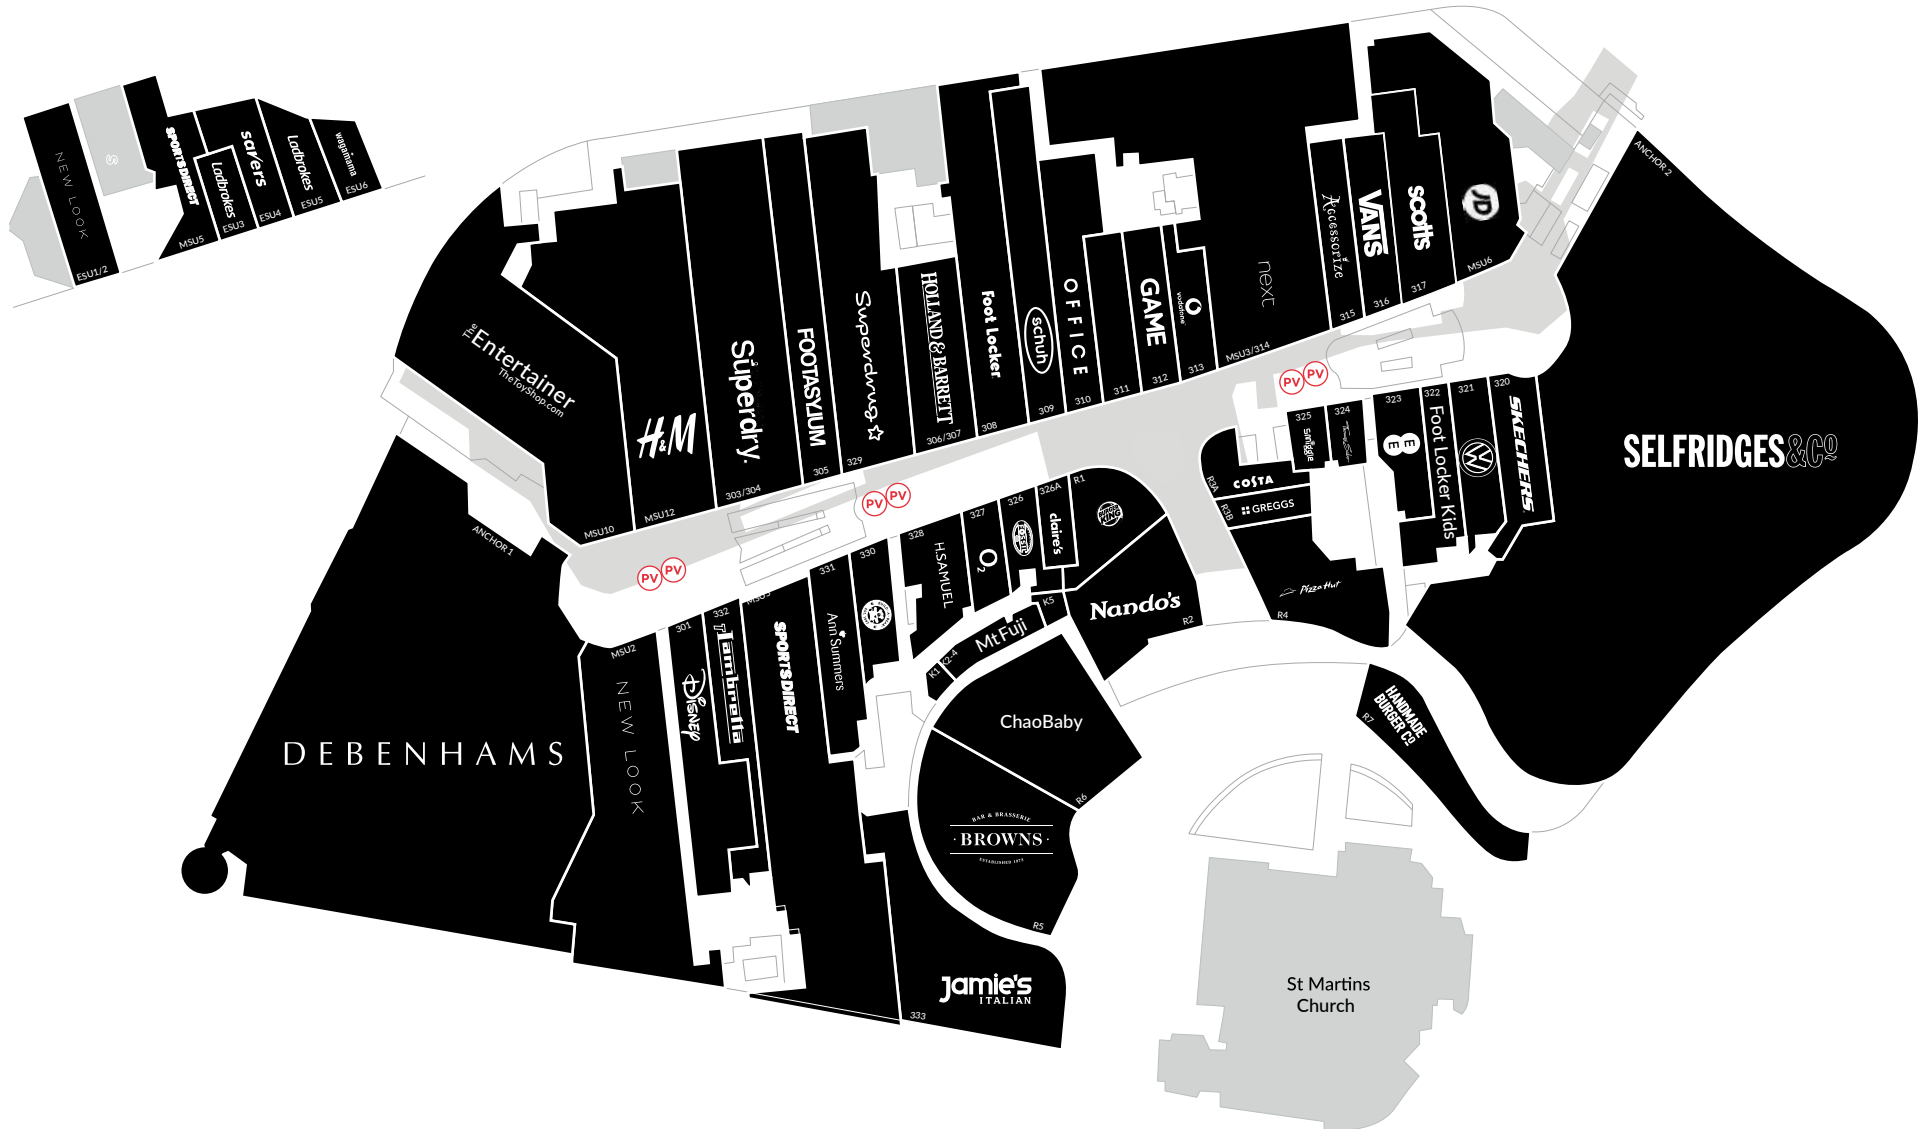

BULLRING ESTATE

LOWER LEVEL

DL Digital Landscape

PV PanVision Screens

MIDDLE LEVEL

 Digital Landscape

UPPER LEVEL