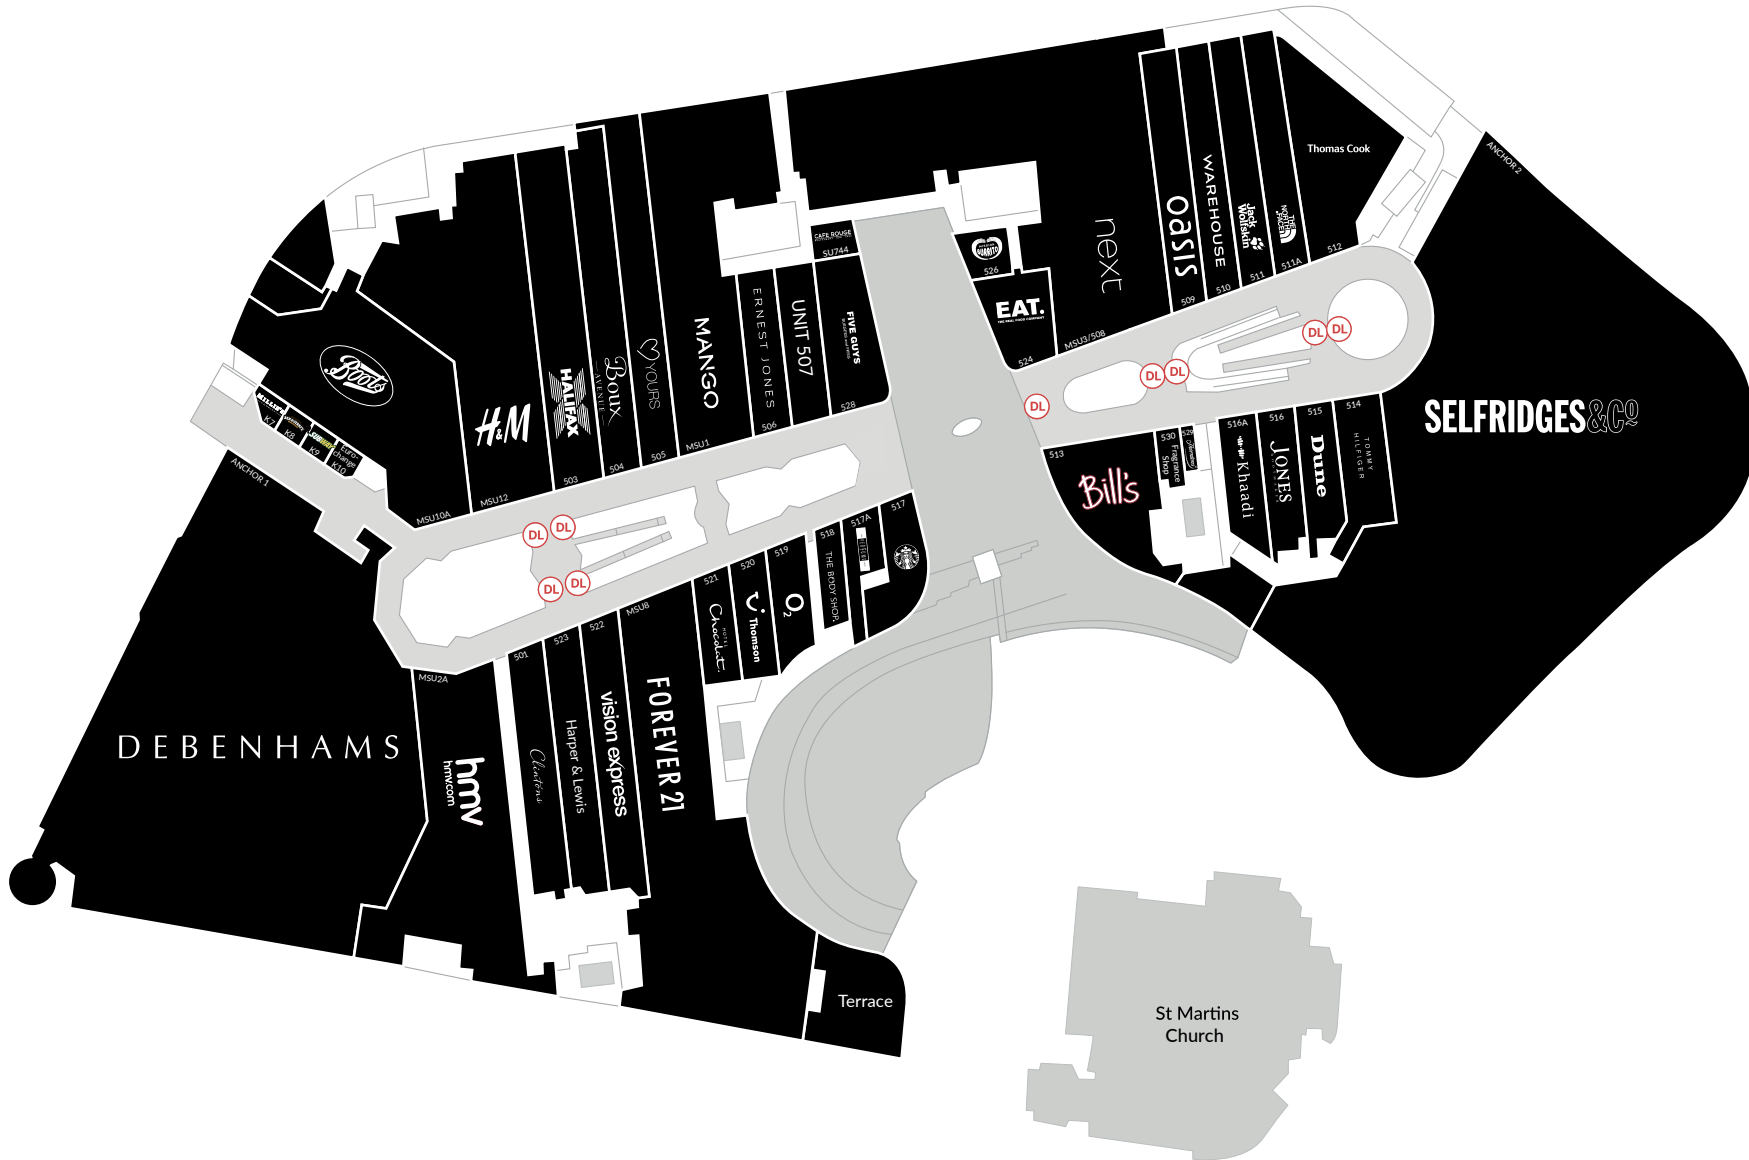

BULLRING ESTATE

LOWER LEVEL

DL Digital Landscape

PV PanVision Screens

MIDDLE LEVEL

 Digital Landscape

UPPER LEVEL