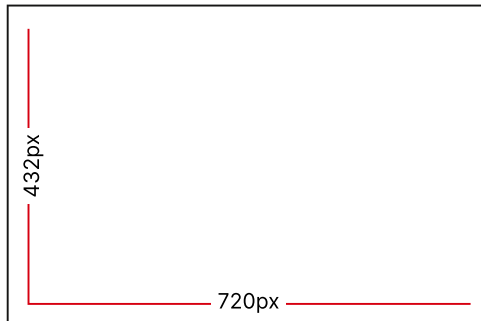

SCREEN SPECIFICATIONS

SCREEN SIZE:

D48

DIMENSIONS:

720x432px

FILE FORMAT:

JPEG | PNG

DURATION:

10 SECONDS

DISPLAY TYPE:

STATIC

FILE COMPRESSION

FORMAT:

.ZIP

BRISTOL BIG SCREENS ADVERTISING RATES

SCREEN 1