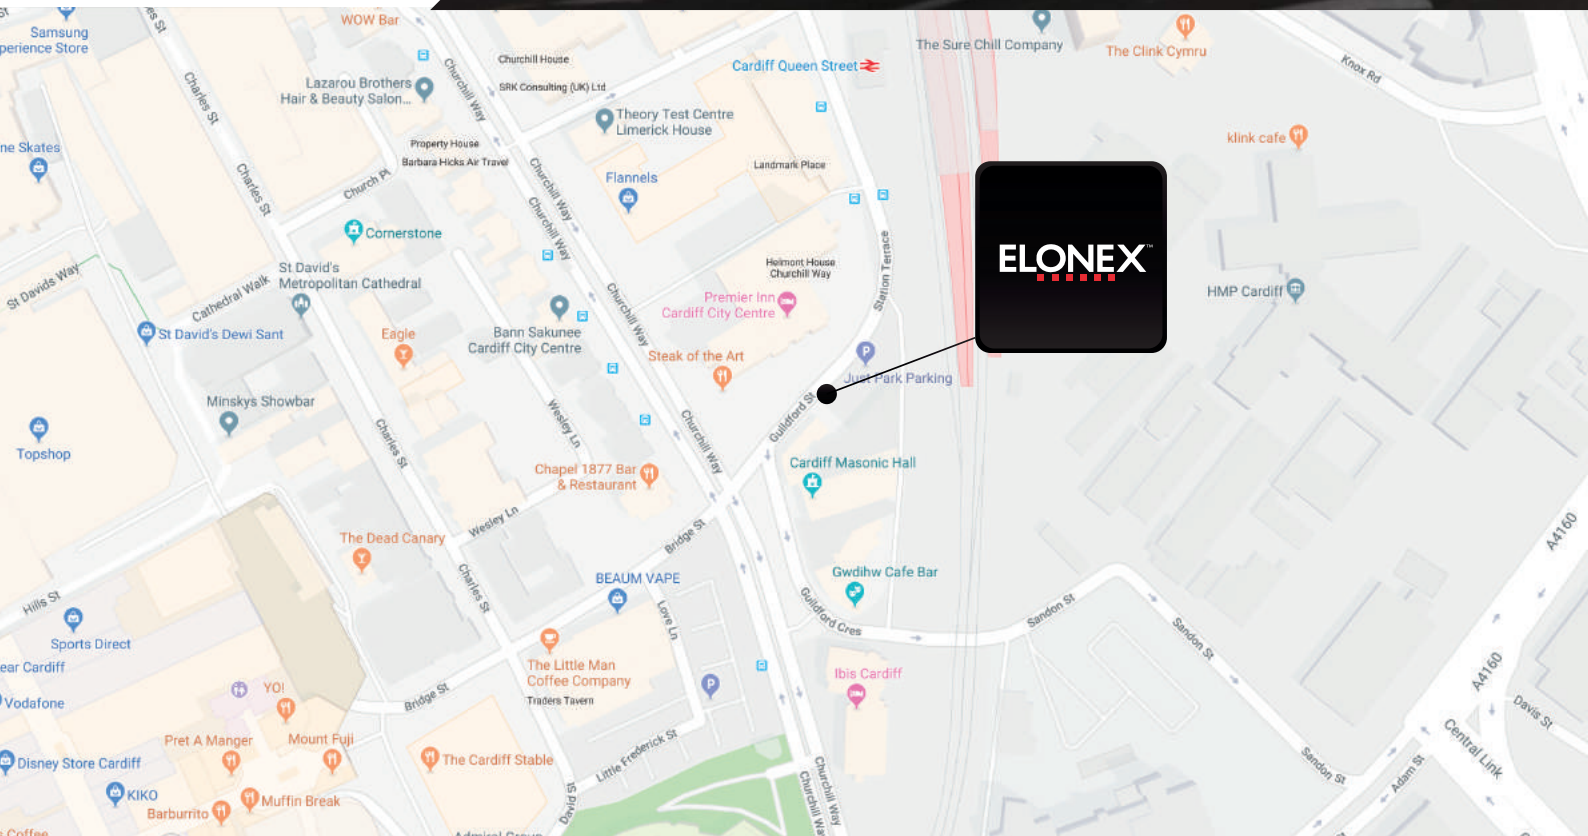

# CITY SCREENS CARDIFF

Two unmissable Digital 48-sheet advertising screens positioned on **Guildford Street**, the busiest arterial route into Cardiff City Centre reaching commuters, pedestrians and motorists as they head into and out of the city.

In close proximity to St David's Shopping Centre, Motorpoint Arena and Queen Street Station, these two Digital 48-sheets deliver huge audience numbers by targeting commuters, shoppers, families and visitors to Cardiff.

# LOCATION GUILDFORD STREET CF10 2HL

## NEAR BY ATTRACTIONS

St David's Shopping Centre  
Motorpoint Arena  
Cardiff Queen Street Station  
Cardiff University  
Cardiff Castle  
Capital Tower