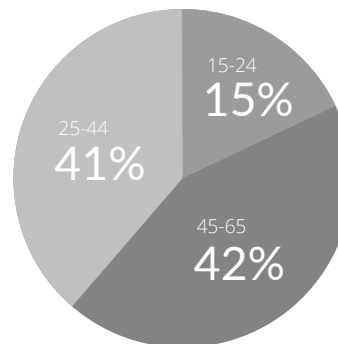

STAR LIGHTS

The super-size structure delivers over 4000 sq ft of digital advertising space and is located above the Star City entertainment complex adjacent to junction 6 of the M6, Spaghetti

 SCREEN SIZE:
20m x 5m

 FORMAT:
Digital, static

 DURATION:
10 seconds

2,709,549
AUDIENCE IMPACTS
PER FORTNIGHT

12,222,775
AUDIENCE AD IMPACTS
PER FORTNIGHT

DEMOGRAPHICS

WORKING FULL TIME	71%	index 129
AB	29%	index 111
ABC1	54%	index 100
C2DE	46%	index 100