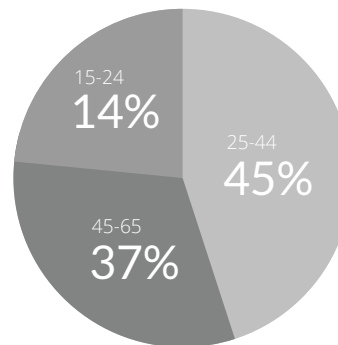

M5 JUNCTION 1

The largest digital screens on the M5, double sided with oversized Mega screens standing 30m high.

 SCREEN SIZE:
6m x 9m

 FORMAT:
Digital, static

 DURATION:
10 seconds

2,482,883
AUDIENCE IMPACTS
PER FORTNIGHT

11,134,144
AUDIENCE AD IMPACTS
PER FORTNIGHT

DEMOGRAPHICS

WORKING FULL TIME	72%	index 130
AB	29%	index 111
ABC1	53%	index 99
C2DE	47%	index 101

*against industry average 100