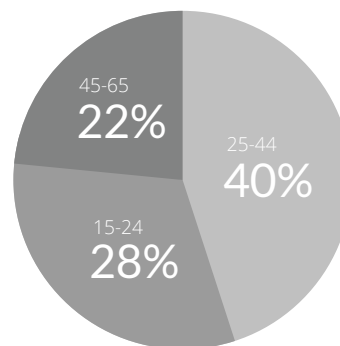

1,818,348
AUDIENCE IMPACTS
PER FORTNIGHT

FORMAT:
Digital, full motion

8,490,384
AUDIENCE AD IMPACTS
PER FORTNIGHT

DURATION:
10 seconds

DEMOGRAPHICS

WORKING FULL TIME	68%	index 124
AB	28%	index 108
ABC1	60%	index 112
C2DE	40%	index 86