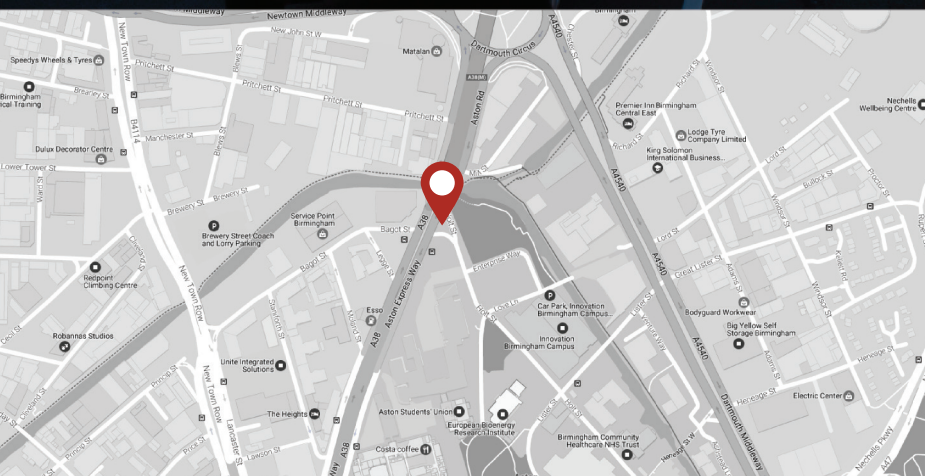

WORKING FULL TIME	68%	index 124
AB	28%	index 108
ABC1	60%	index 112
C2DE	40%	index 86

*against industry average 100